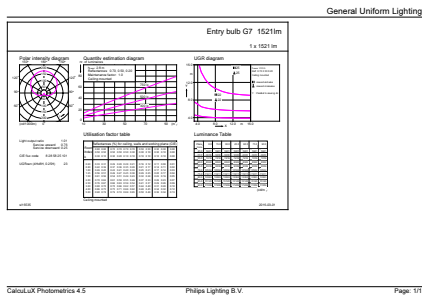

Photometric data

CorePro LEDbulb 40W E27 865 FR A60