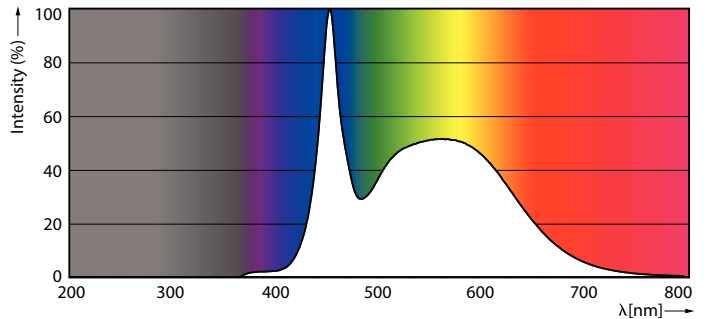

Photometric data

CorePro LEDbulb 40W E27 865 FR A60