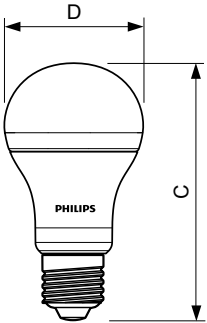

### Product data

General Information		Lamp Current (Nom)	
Cap-Base	E27 [ E27]	Wattage Equivalent	115 mA
Nominal Lifetime (Nom)	15000 h	Starting Time (Nom)	100 W
Switching Cycle	50000X	Warm Up Time to 60% Light (Nom)	0.5 s
Technical Type	12.5-100W	Power Factor (Nom)	0.5
		Voltage (Nom)	220-240 V
Light Technical		Temperature	
Color Code	865 [ CCT of 6500K]	T-Case Maximum (Nom)	90 °C
Beam Angle (Nom)	200 °		
Luminous Flux (Nom)	1521 lm	Controls and Dimming	
Luminous Flux (Rated) (Nom)	1521 lm	Dimmable	No
Color Designation	Cool Daylight	Mechanical and Housing	
Correlated Color Temperature (Nom)	6500 K	Bulb Finish	Frosted
Luminous Efficacy (Rated) (Nom)	121.68 lm/W	Approval and Application	
Color Consistency	<6	Energy Efficiency Label (EEL)	A+
Color Rendering Index (Nom)	80	Energy Consumption kWh/1000 h	13 kWh
LLMF At End Of Nominal Lifetime (Nom)	70 %		
Operating and Electrical			
Input Frequency	50 to 60 Hz		
Power (Rated) (Nom)	12.5 W		

## Dimensional drawing

A60 220-240V 12.5W-100W 6500K E27 ND

Product	D	C
CorePro LED bulb 12.5-100W A60 E27 865	60 mm	110 mm